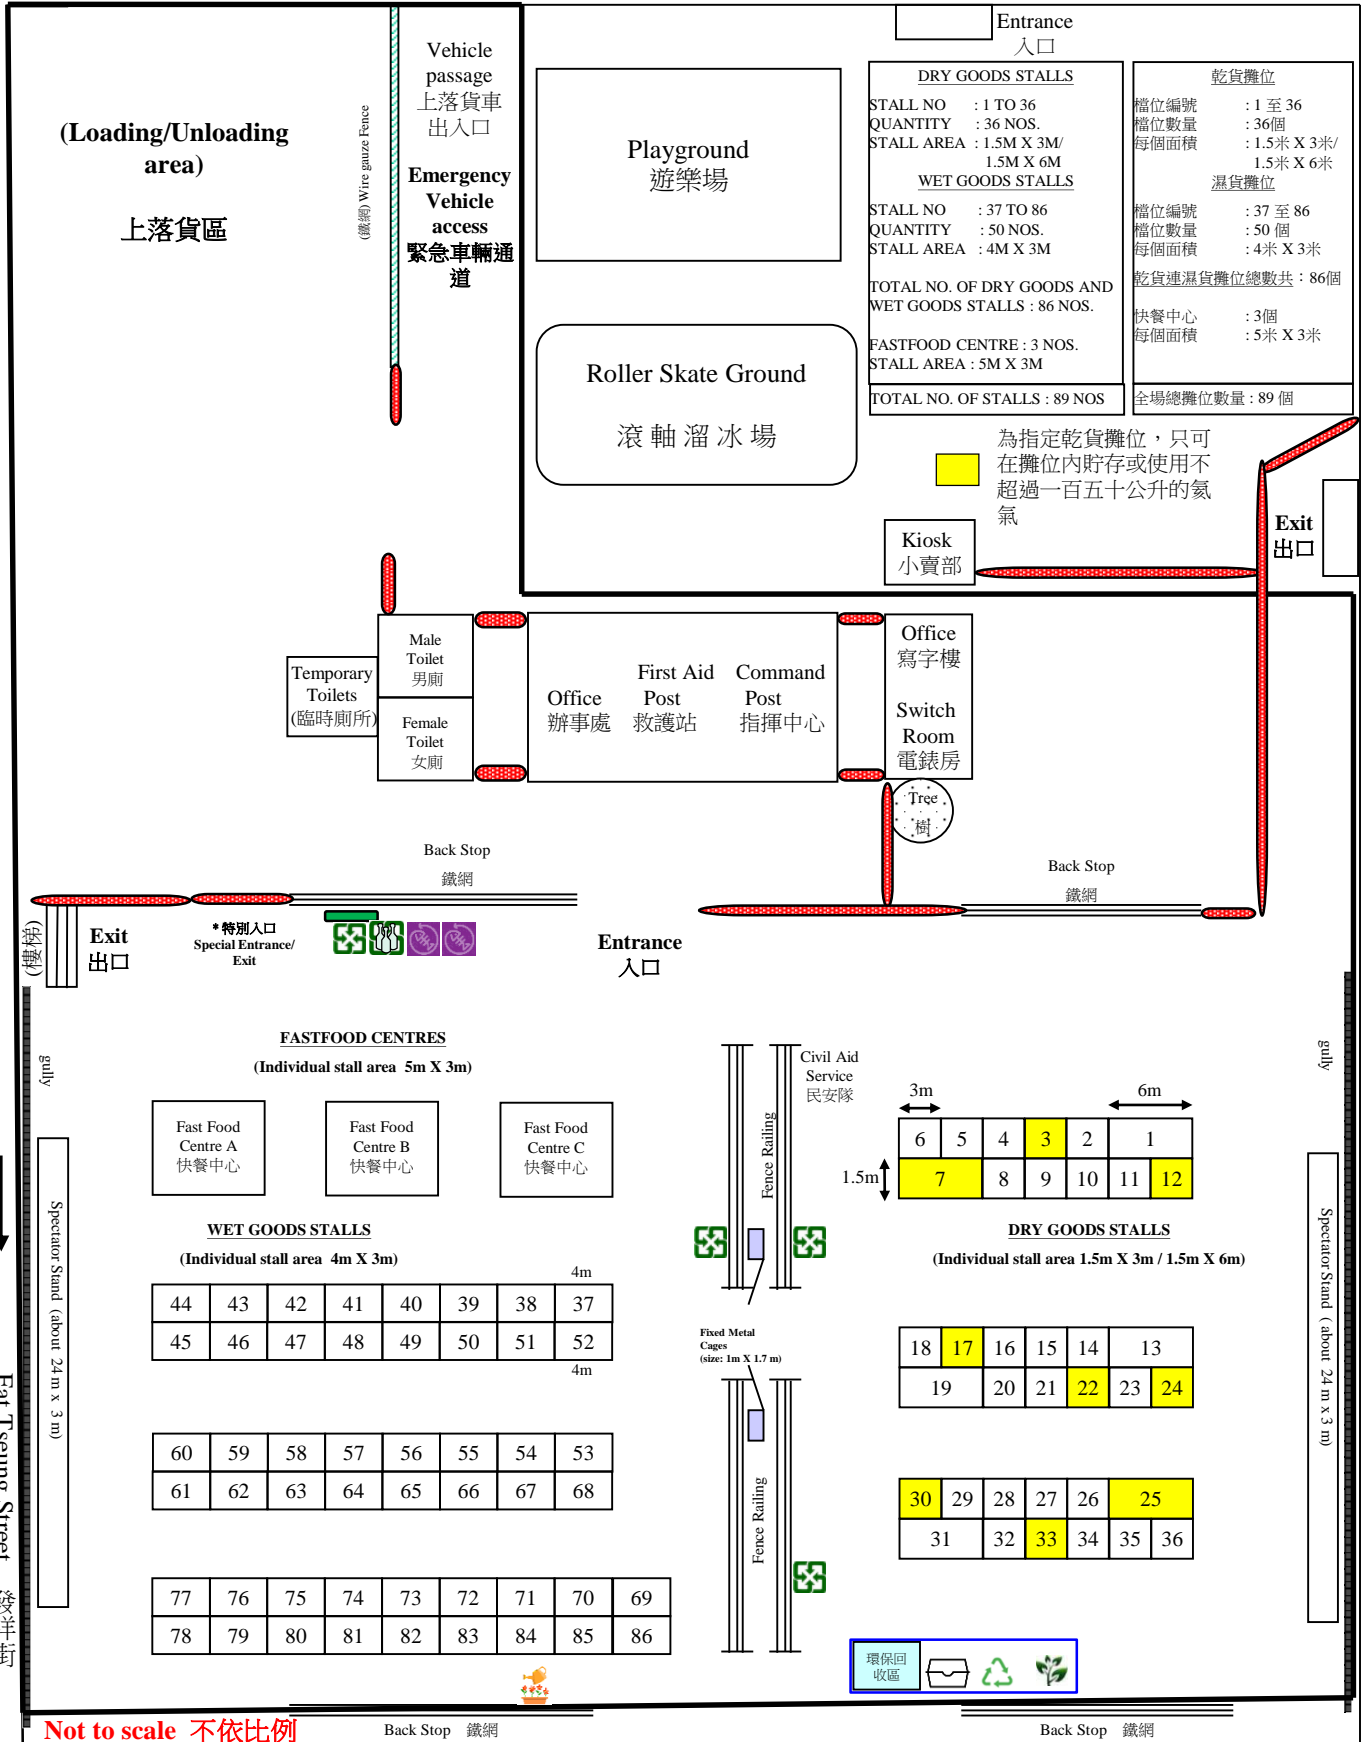

2025年長沙灣遊樂場年宵市場

2025 Cheung Sha Wan Playground Lunar New Year Fair

Cheung Sha Wan Road 長沙灣道

Cheung Sha Wan Road 長沙灣道

Cheung Sha Wan Estate 長沙灣邨

Fat Tsung Street 發祥街

- Set(s) of Recyclables Collection Bins 三色回收桶
- 環保回收區 Recycling Point
- Wilted Plants Collection Point (including Peach Blossom Trees) 凋謝花卉收集處(包括桃花)
- Wooden Pallets/ Polyfoam Collection Point 木卡板/發泡膠收集處
- Banner for Recycling Point 回收站橫額
- Railing 鐵馬
- Collection of Glass Bottle 玻璃樽收集桶
- Collection of Food Waste 廚餘收集桶
- Metal Cage (Cardboard Collection) 鐵籠(紙皮回收)
- Water Point (Irrigation) 水站(淋花)
- *特別入口 (工作人員及花農) Special Entrance/Exit for Staff & Flower Seller