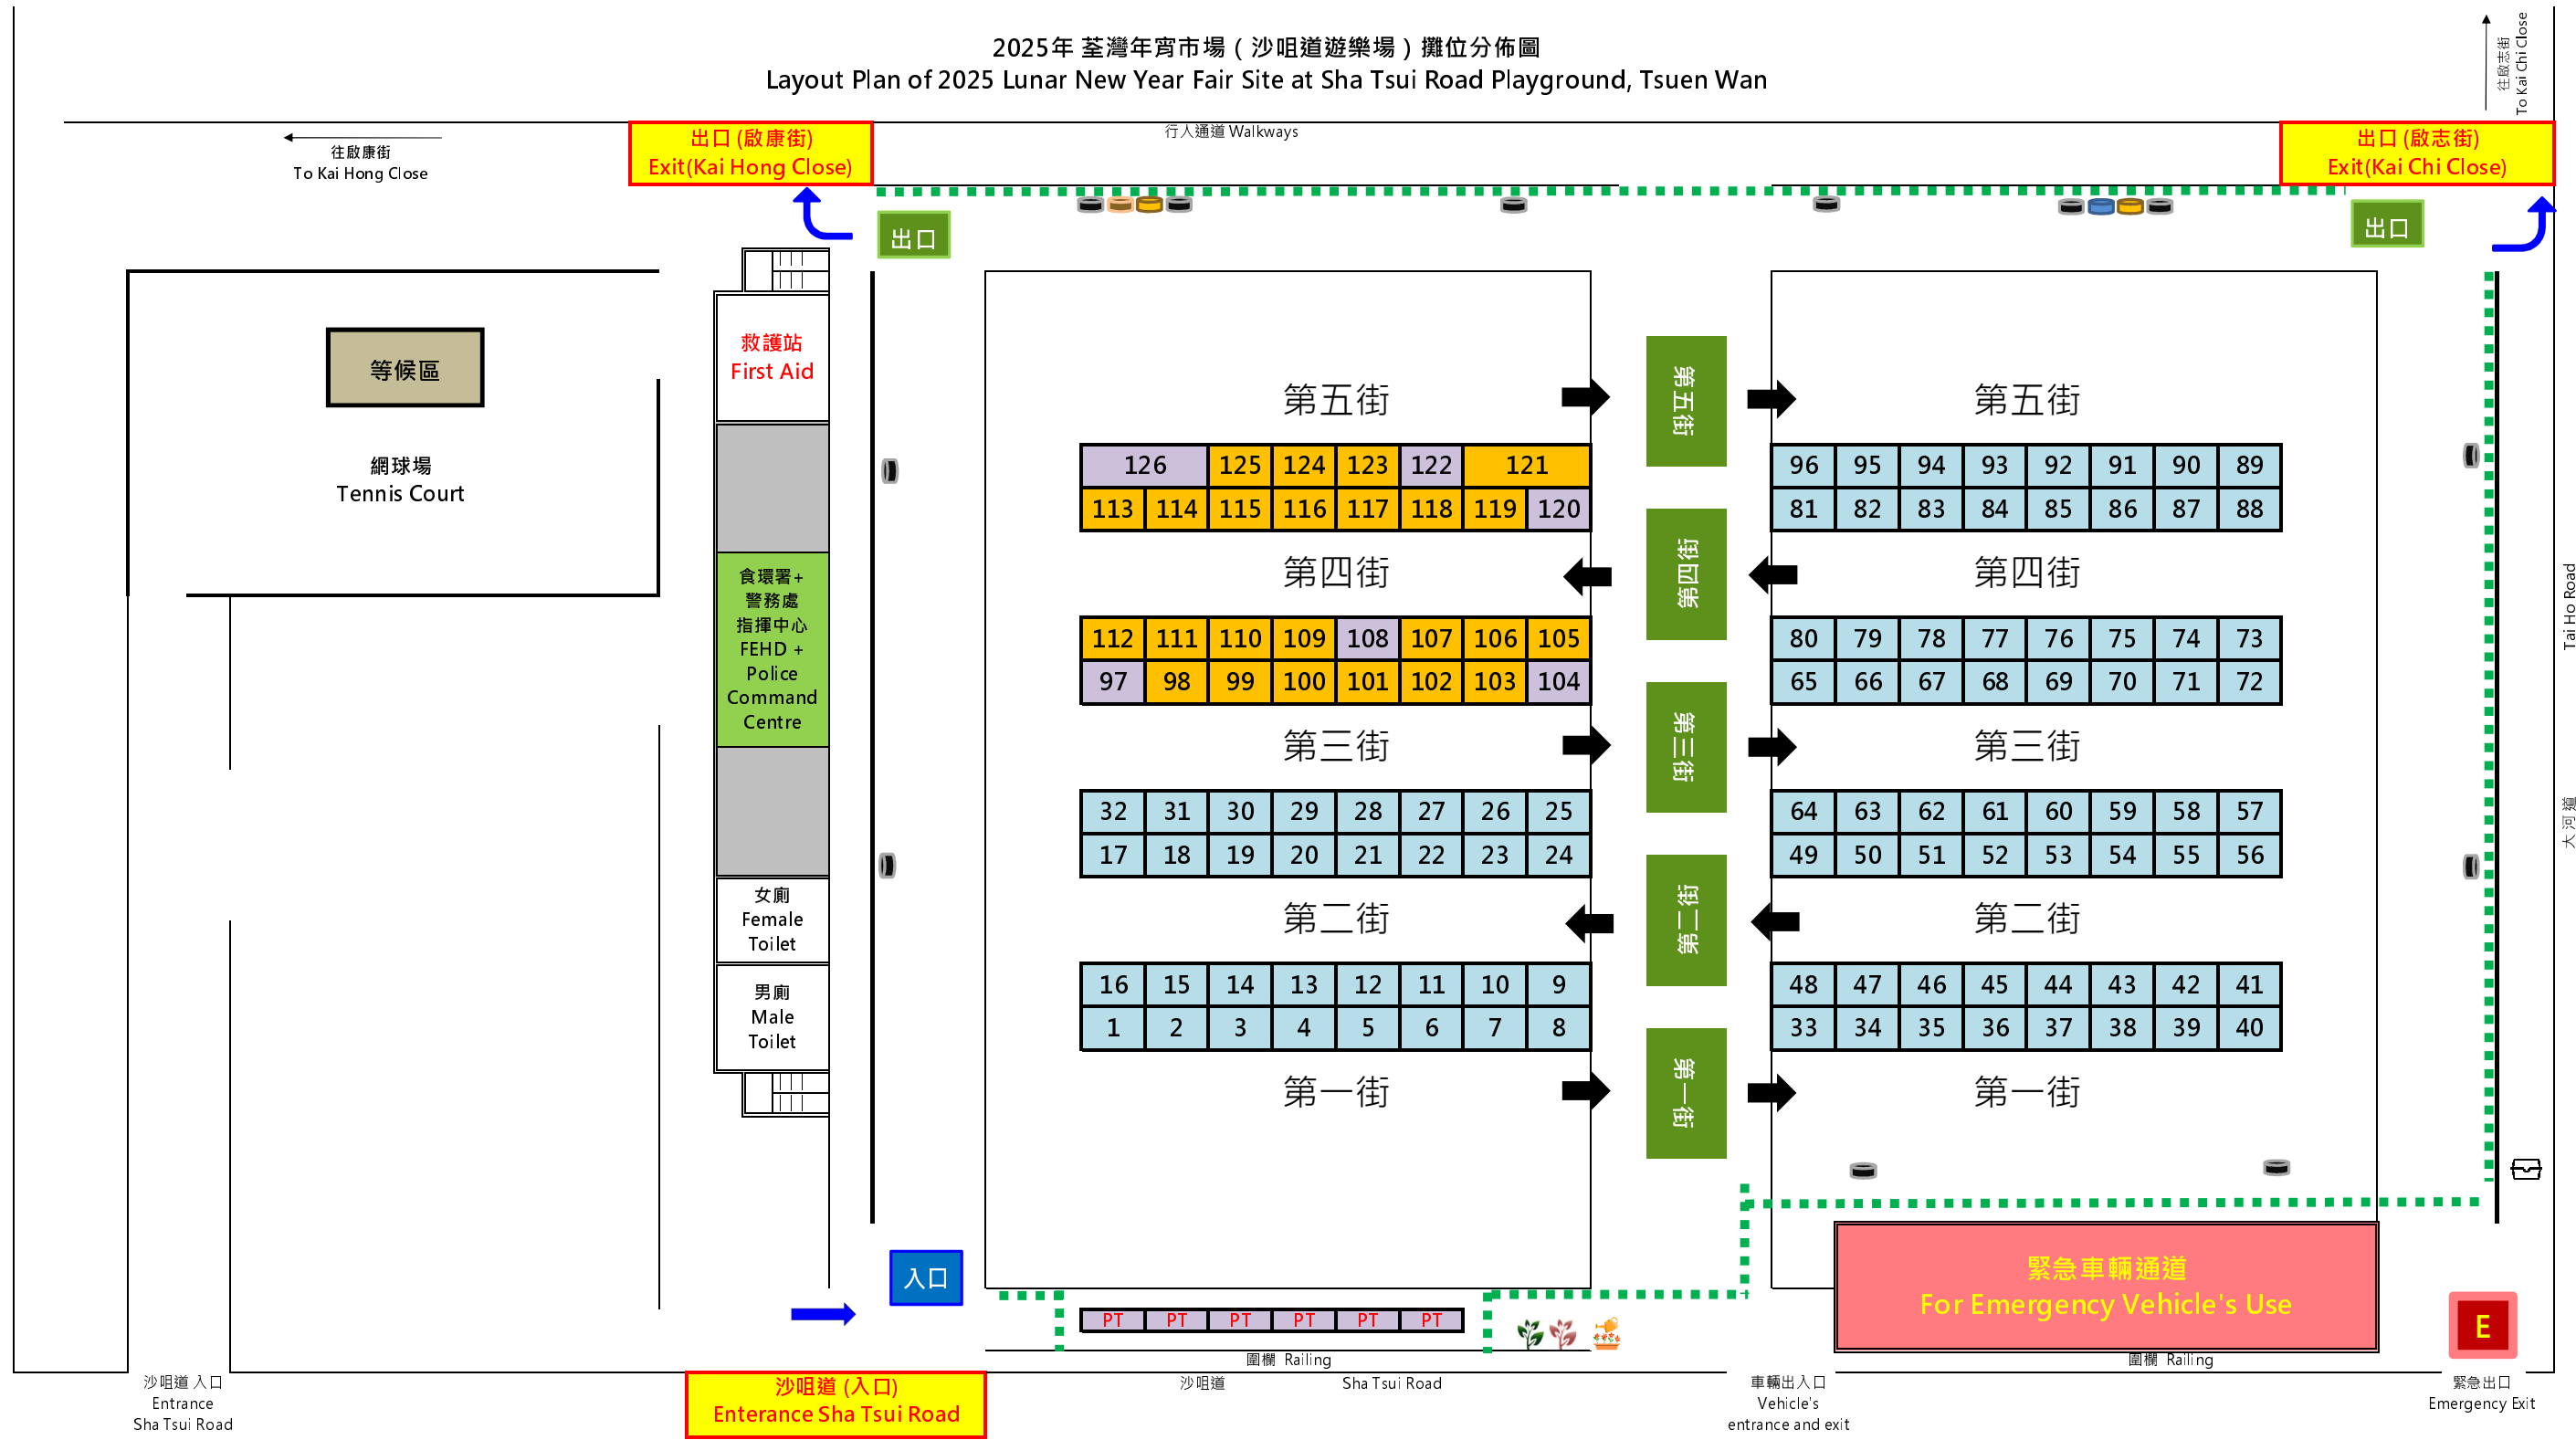

2025年荃灣年宵市場(沙咀道遊樂場)攤位分佈圖  
Layout Plan of 2025 Lunar New Year Fair Site at Sha Tsui Road Playground, Tsuen Wan

圖例 Legend (此圖不依比例 Not Drawn To Scale)

- |                                    |  |  |   |
|------------------------------------|--|--|---|
| 入口 Entrance                        | 出口 Exit  | 一般廢物垃圾桶 (General Waste)                    | 人流管制時等候區 (Waiting Area While Crowd Control) |
| 鐵馬 (Crowd Control Barriers)        | 木卡板/發泡膠收集處 (Wooden Pallets/ Foam Boxes Collection Point) | 膠樽回收桶 (Recycle Container (Plastic Bottle)) | 緊急出口 (Emergency Exit)                       |
| 臨時流動廁所 (Temporary Portable Toilet) | 凋謝花卉收集處 (Wilted Plants Collection Point)                 | 金屬回收桶 (Recycle Container (Metal))          |   |
| 水站(淋花) (Water Point (Irrigation))  | 桃花收集處 (Peach Blossom Trees Collection Point)             | 紙張回收桶 (Recycle Container (Paper))          |   |

攤位類別 Stall Category

- |                         |  |
|-------------------------|--|
| 濕貨攤位 (Wet Goods Stalls) |  |
| 乾貨攤位 (Dry Goods Stalls) | 不可貯存及使用氦氣 (Not to keep or store or use helium cylinder in the stall area)  |
| 乾貨攤位 (Dry Goods Stalls) | (可在指定攤位內貯存或使用不超過一百五十公升的氦氣; 指定攤位為97、104、108、120、122及126號攤位) (Store or use not more than 150 litres of helium at specified stalls (i.e Stall 97, 104, 108, 120, 122 & 126 only)) |

This layout plan is indicative only. 此平面圖只供參考