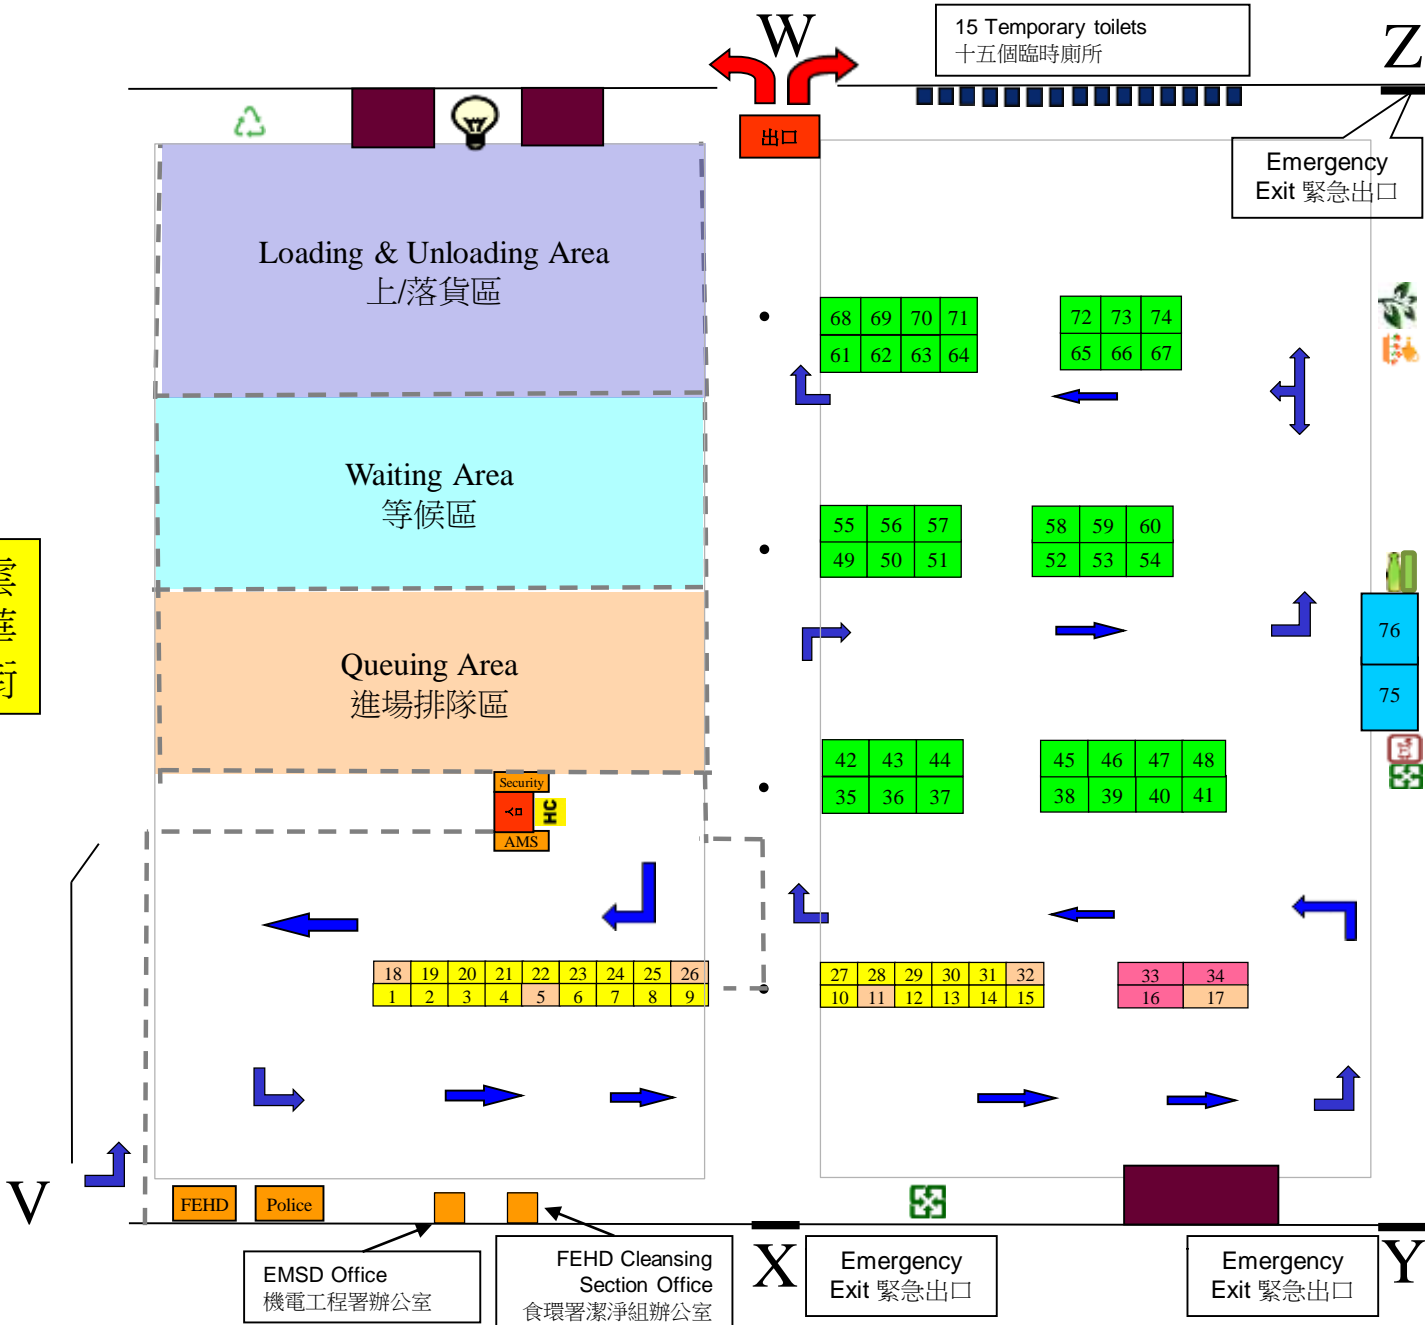

2025 年慈雲山邨中央遊樂場年宵市場

2025 Lunar New Year Fair Site at Tsz Wan Shan Estate Central Playground

雲華街

- 濕貨檔 Wet Goods Stall
- 乾貨檔 Dry Goods Stall
- 乾貨檔 (可存氮氣樽)
Dry Goods Stall (helium cylinder is permitted)
- 大乾貨檔 Large Dry Goods Stall
- 快餐中心 Fast Food Centre
- 辦事處 Command Post
- · — 鐵馬 Mill Barrier
- ➡ 人群進入 Crowd Inflow
- ➡ 人群離開 Crowd Outflow
- 燈柱 Light Pole
- ♻️ 卡板、發泡膠回收及鐵籠
Pallet, Styrofoam Collection Point and Metal Cage
- 看台及龍門架存放區
Storage Area for Bleachers and Goals
- ♻️ 玻璃回收桶 Glass Waste Collection Point
- ♻️ 廚餘回收處 Food Waste Collection Point
- ♻️ 回收桶 Recyclables Collection Point
- ♻️ 水站 (淋花) Water Point (Irrigation)
- ♻️ 凋謝花卉收集處
Wilted Plants Collection Point
- HC 人流統計 Headcount
- 💡 發電機 Power Generation Set

Not to Scale
不依比例

	面積 Size	檔位數目 No. of Stalls
濕貨檔(35-74) Wet Goods Stalls	4m x 3m	40
乾貨檔 (1-15, 18-32) Wet Goods Stalls	3m x 1.5m	30
大乾貨檔 (16-17, 33-34) Large Dry Goods Stalls	6m x 1.5m	4
快餐中心(75-76) Fast Food Centre	5m x 4m	2
總數Total		76