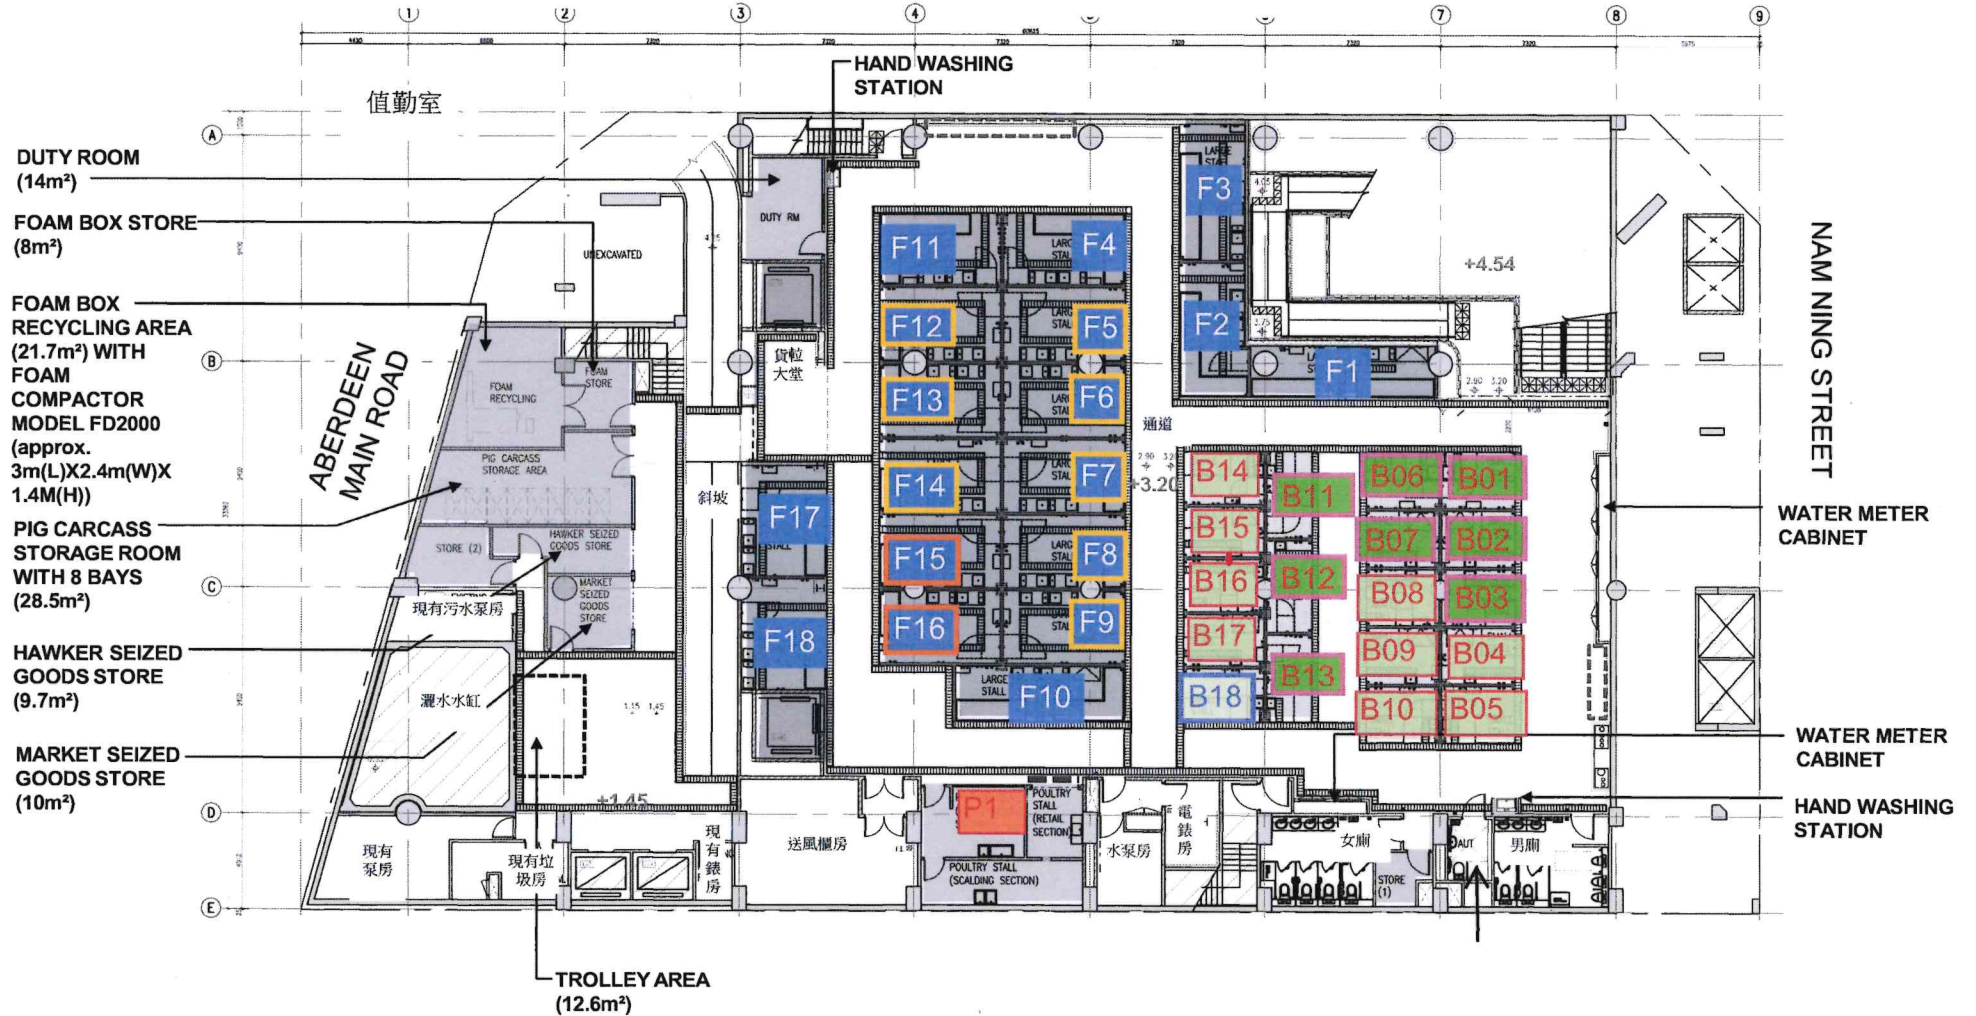

Floor Plan

Basement Floor

Cheungtu Road

- | | | | | | | | |
|---|---|---|------------------------|--|---------|---|----------------|
|  | Fish (Seawater Fish/
Fresh Water Fish) |  | Vegetables |  | STORE |  | ROLLER SHUTTER |
|  | Live Poultry |  | Seawater Fish |  | SEATING | | |
|  | Fresh Water Fish |  | Food Related Wet Goods | | | | |
|  | Bean curd/ bean sprout/
raw vegetarian food in wet state | | | | | | |