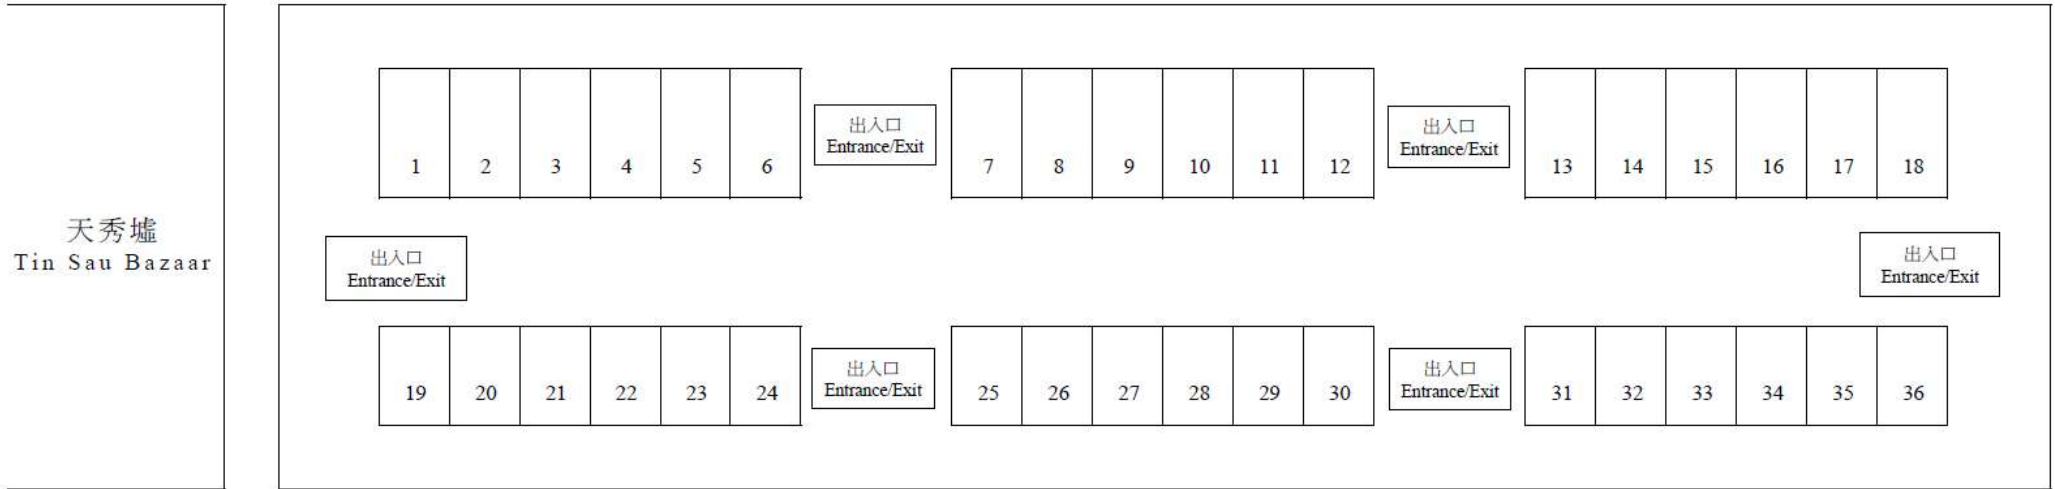

天水圍臨時街市平面圖
Layout Plan of Tin Shui Wai Temporary Market

天秀路公園
Tin Sau Road Park

天秀路
Tin Sau Road